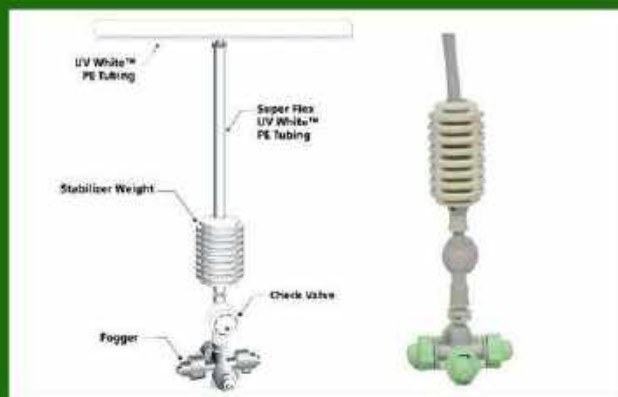

PRODUCT CODE: 1069

FOURWAY FOGGER

AVAILABLE SIZES:
6MM - 32LPH

PRODUCT CODE: 1070